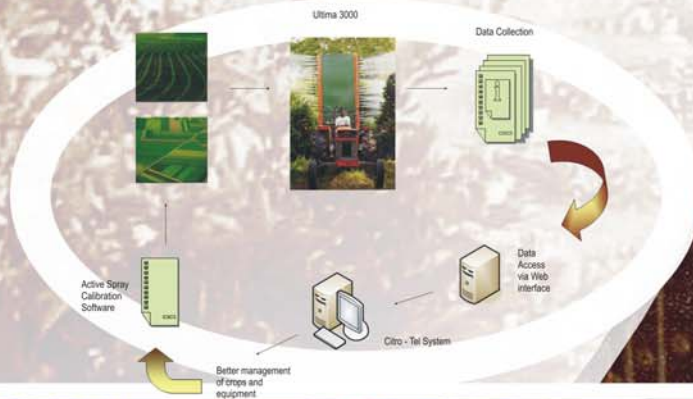

Telemetry System

Kreon Tegnology
Enterprise Building
The Innovation Hub
Pretoria

Tel: +27 12 844 0930
Fax: +27 12 844 0935
E-mail:
info@kreon.co.za