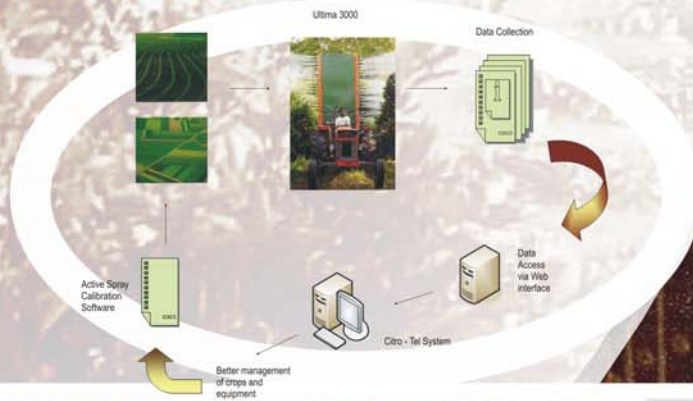

Telemetry System

Kreon Tegnology
Enterprise Building
The Innovation Hub
Pretoria

Tel: +27 12 844 0930
Fax: +27 12 844 0935
E-mail:
info@kreon.co.za